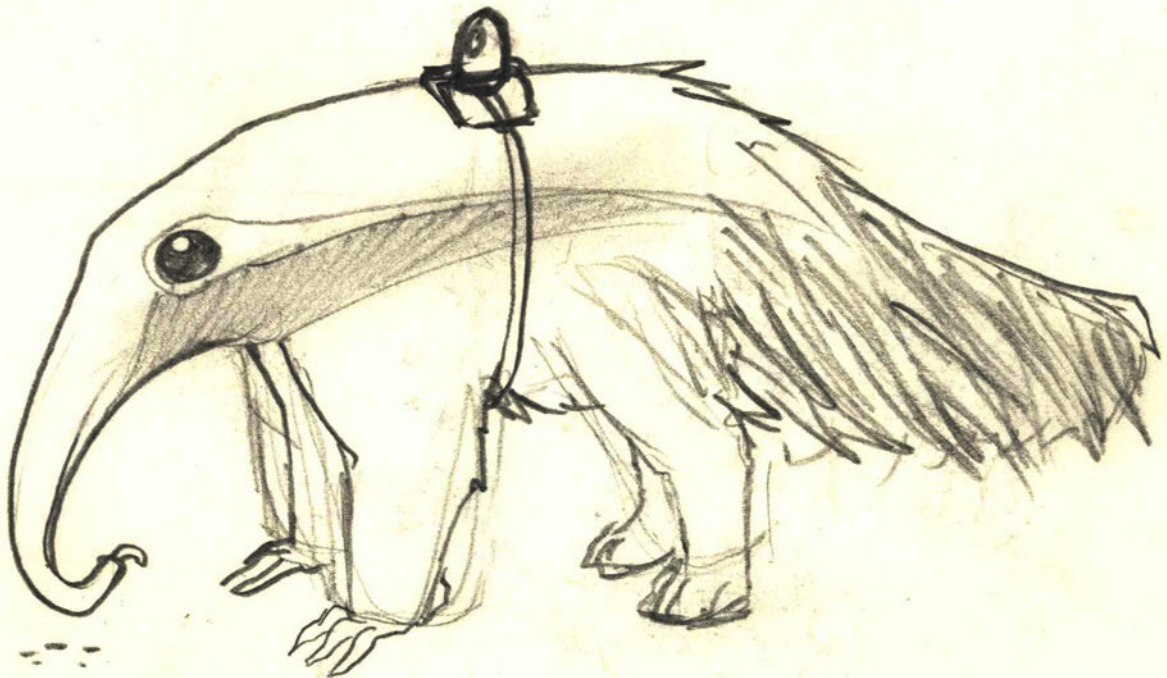

# Sketches Ultimo Nov 2011

By Bjørn Blaabjerg Sørensen

Ant-i team.

NOV  
Cocai redesign 2011

Stripes - rounded fluffy  
ears. long straight nose  
flexible clothes.

long tail for balance.

Short fuse, wild temper-  
ment.

Curios like a child

Very proud and with a  
often childish open mind &  
body language.

INK

G.

Usually leans forward  
therefore he needs a large  
weighted tail to keep upright.

# CAPTAIN IKKWARD

↳ 35 

Being of royal blood  
Ikkward quickly became  
captain of his own ship in  
the navy.

when he was a child he was a  
Prankster, but now he has  
gotten serious and cold.

Growing up as a single  
spoiled child Ikkward  
has developed into a  
~~ruthless~~ and heartless com-  
mander & captain.